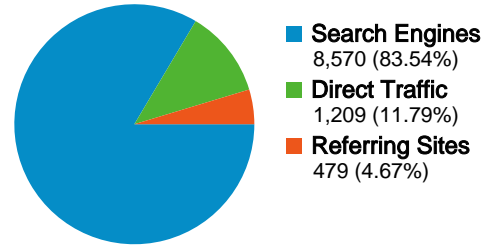

Top Traffic Sources

Sources	Visits	% visits	Keywords	Visits	% visits
google (organic)	3,702	36.09%	mahopac restaurants	1,128	13.16%
google (cpc)	3,294	32.11%	(content targeting)	568	6.63%
(direct) ((none))	1,209	11.79%	restaurant mahopac	433	5.05%
yahoo (organic)	1,137	11.08%	mahopac restaurant	412	4.81%
msn (organic)	194	1.89%	mahopac ny	398	4.64%