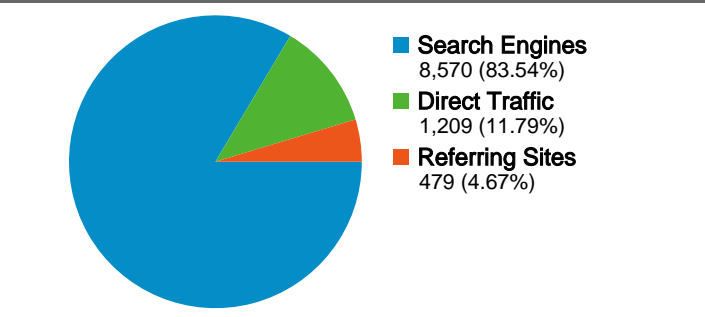

Traffic Sources Overview

Content Overview

Pages	Pageviews	% Pageviews
/	8,234	23.65%
/Default.aspx	2,993	8.60%
/default.aspx	2,084	5.99%
/Arianos/	1,282	3.68%
/Fratellill/	1,141	3.28%