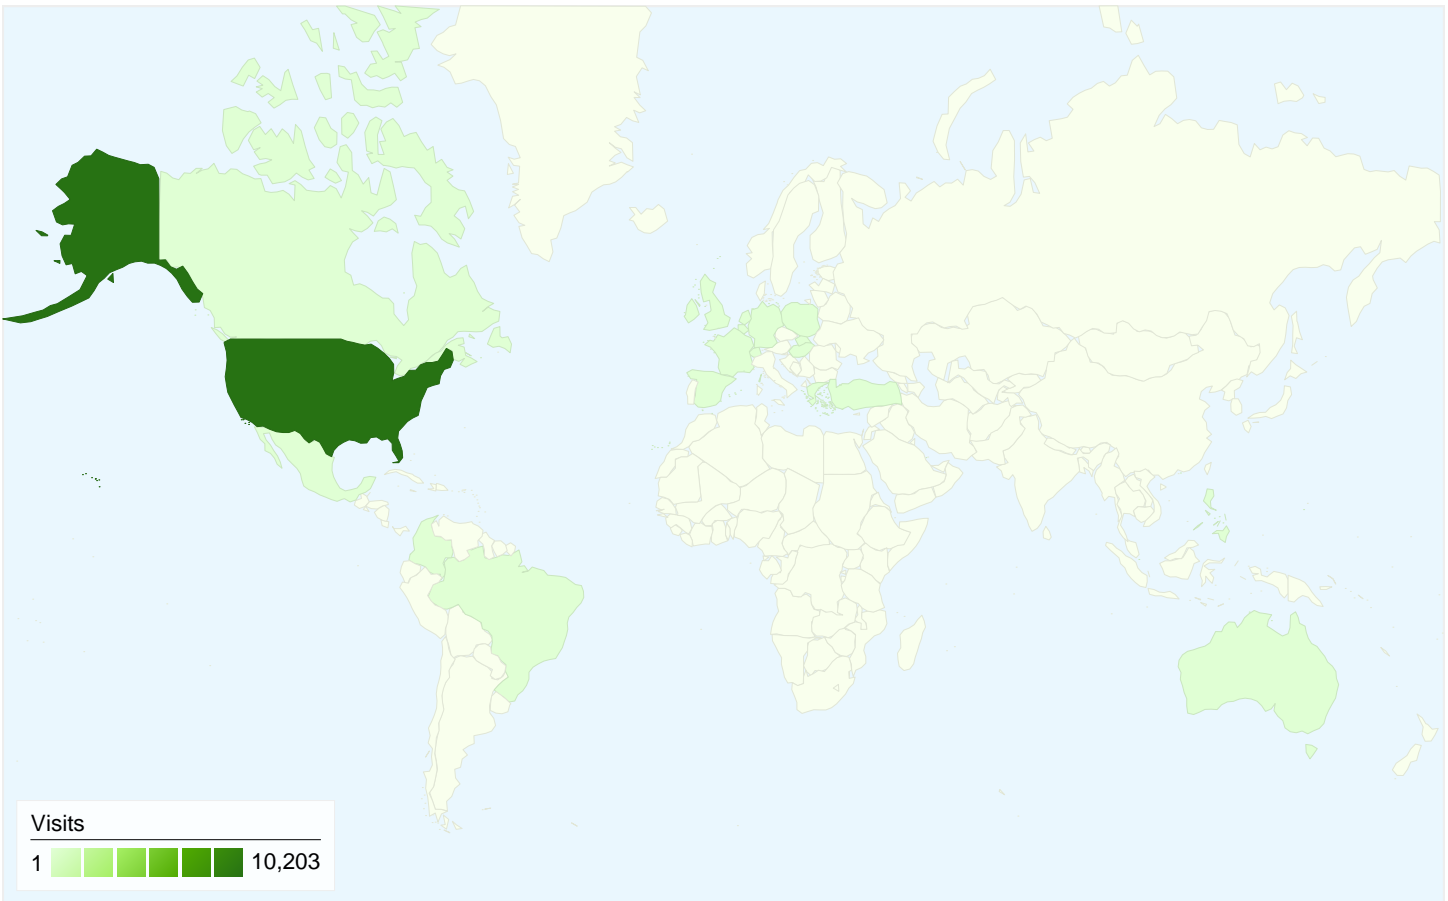

All traffic sources sent a total of 10,258 visits

-  11.79% Direct Traffic
-  4.67% Referring Sites
-  83.54% Search Engines

Top Traffic Sources

Sources	Visits	% visits	Keywords	Visits	% visits
google (organic)	3,702	36.09%	mahopac restaurants	1,128	13.16%
google (cpc)	3,294	32.11%	(content targeting)	568	6.63%
(direct) ((none))	1,209	11.79%	restaurant mahopac	433	5.05%
yahoo (organic)	1,137	11.08%	mahopac restaurant	412	4.81%
msn (organic)	194	1.89%	mahopac ny	398	4.64%

10,258 visits came from 25 countries/territories

Site Usage

Visits	Pages/Visit	Avg. Time on Site	% New Visits	Bounce Rate	
10,258 % of Site Total: 100.00%	3.39 Site Avg: 3.39 (0.00%)	00:03:21 Site Avg: 00:03:21 (0.00%)	69.33% Site Avg: 69.29% (0.06%)	39.30% Site Avg: 39.30% (0.00%)	
Country/Territory	Visits	Pages/Visit	Avg. Time on Site	% New Visits	Bounce Rate
United States	10,203	3.40	00:03:21	69.22%	39.21%
Canada	9	2.56	00:01:52	88.89%	55.56%
United Kingdom	5	2.80	00:01:44	100.00%	40.00%
Hong Kong	4	1.50	00:00:39	100.00%	50.00%
(not set)	3	1.00	00:00:00	66.67%	100.00%
France	3	3.33	00:02:41	100.00%	66.67%
Belgium	3	1.33	00:00:31	100.00%	66.67%
Ireland	3	2.33	00:00:14	100.00%	33.33%
Guam	3	1.67	00:00:06	33.33%	66.67%
Switzerland	2	8.50	00:00:34	100.00%	0.00%