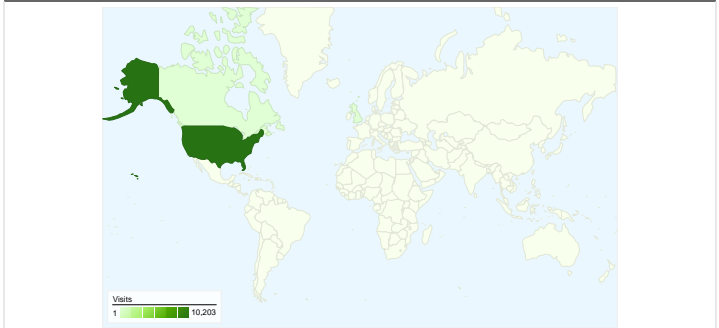

Site Usage

10,258 Visits

39.30% Bounce Rate

34,813 Pageviews

00:03:21 Avg. Time on Site

3.39 Pages/Visit

69.29% % New Visits

Visitors Overview

Map Overlay world

Traffic Sources Overview

Content Overview

Pages	Pageviews	% Pageviews
/	8,234	23.65%
/Default.aspx	2,993	8.60%
/default.aspx	2,084	5.99%
/Arianos/	1,282	3.68%
/Fratellill/	1,141	3.28%

7,108 people visited this site

10,258 visits came from 25 countries/territories

Site Usage

Visits	Pages/Visit	Avg. Time on Site	% New Visits	Bounce Rate	
10,258 % of Site Total: 100.00%	3.39 Site Avg: 3.39 (0.00%)	00:03:21 Site Avg: 00:03:21 (0.00%)	69.33% Site Avg: 69.29% (0.06%)	39.30% Site Avg: 39.30% (0.00%)	
Country/Territory	Visits	Pages/Visit	Avg. Time on Site	% New Visits	Bounce Rate
United States	10,203	3.40	00:03:21	69.22%	39.21%
Canada	9	2.56	00:01:52	88.89%	55.56%
United Kingdom	5	2.80	00:01:44	100.00%	40.00%
Hong Kong	4	1.50	00:00:39	100.00%	50.00%
(not set)	3	1.00	00:00:00	66.67%	100.00%
France	3	3.33	00:02:41	100.00%	66.67%
Belgium	3	1.33	00:00:31	100.00%	66.67%
Ireland	3	2.33	00:00:14	100.00%	33.33%
Guam	3	1.67	00:00:06	33.33%	66.67%
Switzerland	2	8.50	00:00:34	100.00%	0.00%